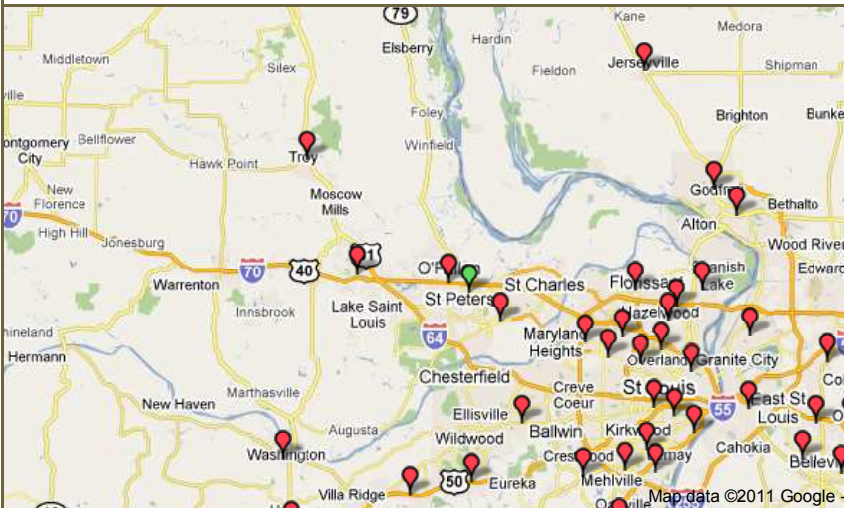

MY VEHICLE
[Add New or Saved](#) | No vehicle selected

MY STORE | 683 Salt Lick Road - St Peters, MO
[Change](#) | [Map & Hours](#) | (636) 281-1882

Home > Store Locator > **Store Results**

Get Stores within (miles)

5 | 10 | 25 | 50 | 100

o'reilly stores

25 miles of 63366

Map Key

Click on a pin for store address and hours

Selected Store

O'Reilly Store

Distribution Center

See a listing of these stores including specialty services below.

Store Locations in your area

State	City	Address	Phone	Est. Miles		
MO	O'fallon	513 South Main Street	(636) 978-1330	4	Make Mine	Map & Hours
MO	St Peters	683 Salt Lick Road	(636) 281-1882	6	Your Store	Map & Hours
MO	Wentzville	1906 Wentzville Pkwy	(636) 327-4141	8	Make Mine	Map & Hours
MO	St Peters	4153 North St Peters Pkwy	(636) 447-4603	10	Make Mine	Map & Hours
MO	Troy	101 Market Place Drive	(636) 528-0575	16	Make Mine	Map & Hours
MO	Maryland Heights	11992 Dorsett Road	(314) 993-6390	18	Make Mine	Map & Hours
MO	Ellisville	15360 Manchester Road	(636) 527-6740	19	Make Mine	Map & Hours
MO	St Louis	10611 Page Avenue	(314) 429-4857	21	Make Mine	Map & Hours
MO	Breckenridge Hills	9783 St Charles Rock Road	(314) 423-3481	22	Make Mine	Map & Hours
MO	Florissant	8405 North Lindbergh	(314) 837-1662	22	Make Mine	Map & Hours
MO	Eureka	1321 West 5th Street	(636) 587-2769	23	Make Mine	Map & Hours
MO	Pacific	2255 West Osage	(636) 257-9724	24	Make Mine	Map & Hours
MO	Vinita Park	8123 Page Avenue	(314) 426-3356	24	Make Mine	Map & Hours
MO	Washington	1874 Hwy A, Ste 200/202	(636) 390-8038	25	Make Mine	Map & Hours